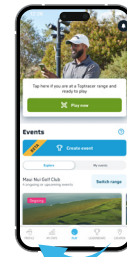

# GET THE APP

How to download and set up the **TOPTRACER RANGE APP** on your mobile device.

Download the **Toptracer Range** app from your device's app store. [Or Scan QR Code below]

Open the app and select **Sign Up**. Follow prompts on screen.

Complete your Player Profile to be eligible for Leaderboards

1. Click the **PROFILE** icon on the app home screen
2. Click on the gear icon in the upper right corner
3. Click on **Edit profile**

After completing your profile, tap the green **Play Now** button.

## FOR MOBILE RANGES

Click **Play now** button and then click **LOCATE POSITION**

Using a **high lofted** club, hit a shot  
Click the circle that corresponds to your location and confirm **"YES THAT'S ME"**

**YOU'RE ALL SET! SELECT GAMES AND PLAY**

**PRO TIP** When you locate yourself on the range, hit a shot 45 degrees left or right so it's easier to identify on the app where you are.