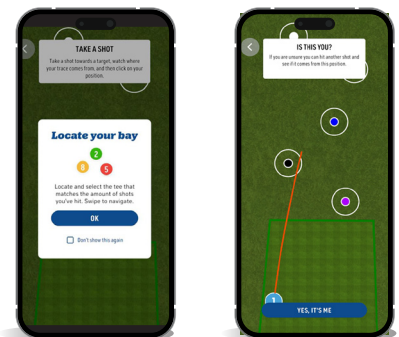

Complete your Player Profile to be eligible for Leaderboards

1. Click the **PROFILE** icon on the app home screen
2. Click on the gear icon in the upper right corner
3. Click on **Edit profile**

After completing your profile, tap the green **Play Now** button.

## FOR MONITOR RANGES

Scan **QR Code** on bay screen to connect your profile to your bay

## FOR MOBILE RANGES

Click **Play now** button and then click **LOCATE POSITION**

Using a **high lofted** club, hit a shot  
Click the circle that corresponds to your location and confirm **"YES THAT'S ME"**

**YOU'RE ALL SET! SELECT GAMES AND PLAY**

**PRO TIP** When you locate yourself on the range, hit a shot 45 degrees left or right so it's easier to identify on the app where you are.