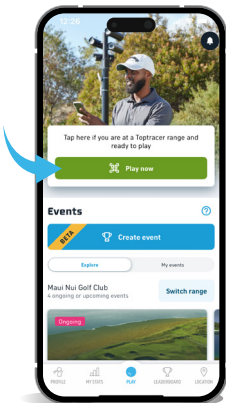

# GET THE APP

How to download and set up the **TOPTRACER RANGE APP** on your mobile device.

Download the **Toptracer Range** app from your device's app store. [Or Scan QR Code below]

Open the app and select **Sign Up**. Follow prompts on screen.

Complete your Player Profile to be eligible for Leaderboards

1. Click the **PROFILE** icon on the app home screen
2. Click on the gear icon in the upper right corner
3. Click on **Edit profile**

After completing your profile, tap the green **Play Now** button.

## FOR MOBILE RANGES

Click **Play now** button and then click **LOCATE POSITION**

Using a **high lofted** club, hit a shot  
Click the circle that corresponds to your location and confirm **"YES THAT'S ME"**

**YOU'RE ALL SET! SELECT GAMES AND PLAY**

**PRO TIP** When you locate yourself on the range, hit a shot 45 degrees left or right so it's easier to identify on the app where you are.