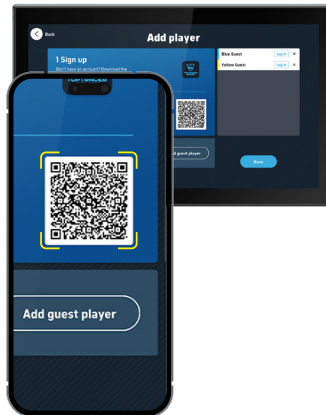

# GET THE APP

How to download and set up the **TOPTRACER RANGE APP** on your mobile device.

Download the **Toptracer Range** app from your device's app store. [Or Scan QR Code below]

Open the app and select **Sign Up**. Follow prompts on screen.

Complete your Player Profile to be eligible for Leaderboards

1. Click the **PROFILE** icon on the app home screen
2. Click on the gear icon in the upper right corner
3. Click on **Edit profile**

After completing your profile, tap the green **Play Now** button.

## FOR MONITOR RANGES

Scan **QR Code** on bay screen to connect your profile to your bay

## FOR MOBILE RANGES

Click **Play now** button and then click **LOCATE POSITION**

Using a **high lofted** club, hit a shot  
Click the circle that corresponds to your location and confirm **"YES THAT'S ME"**